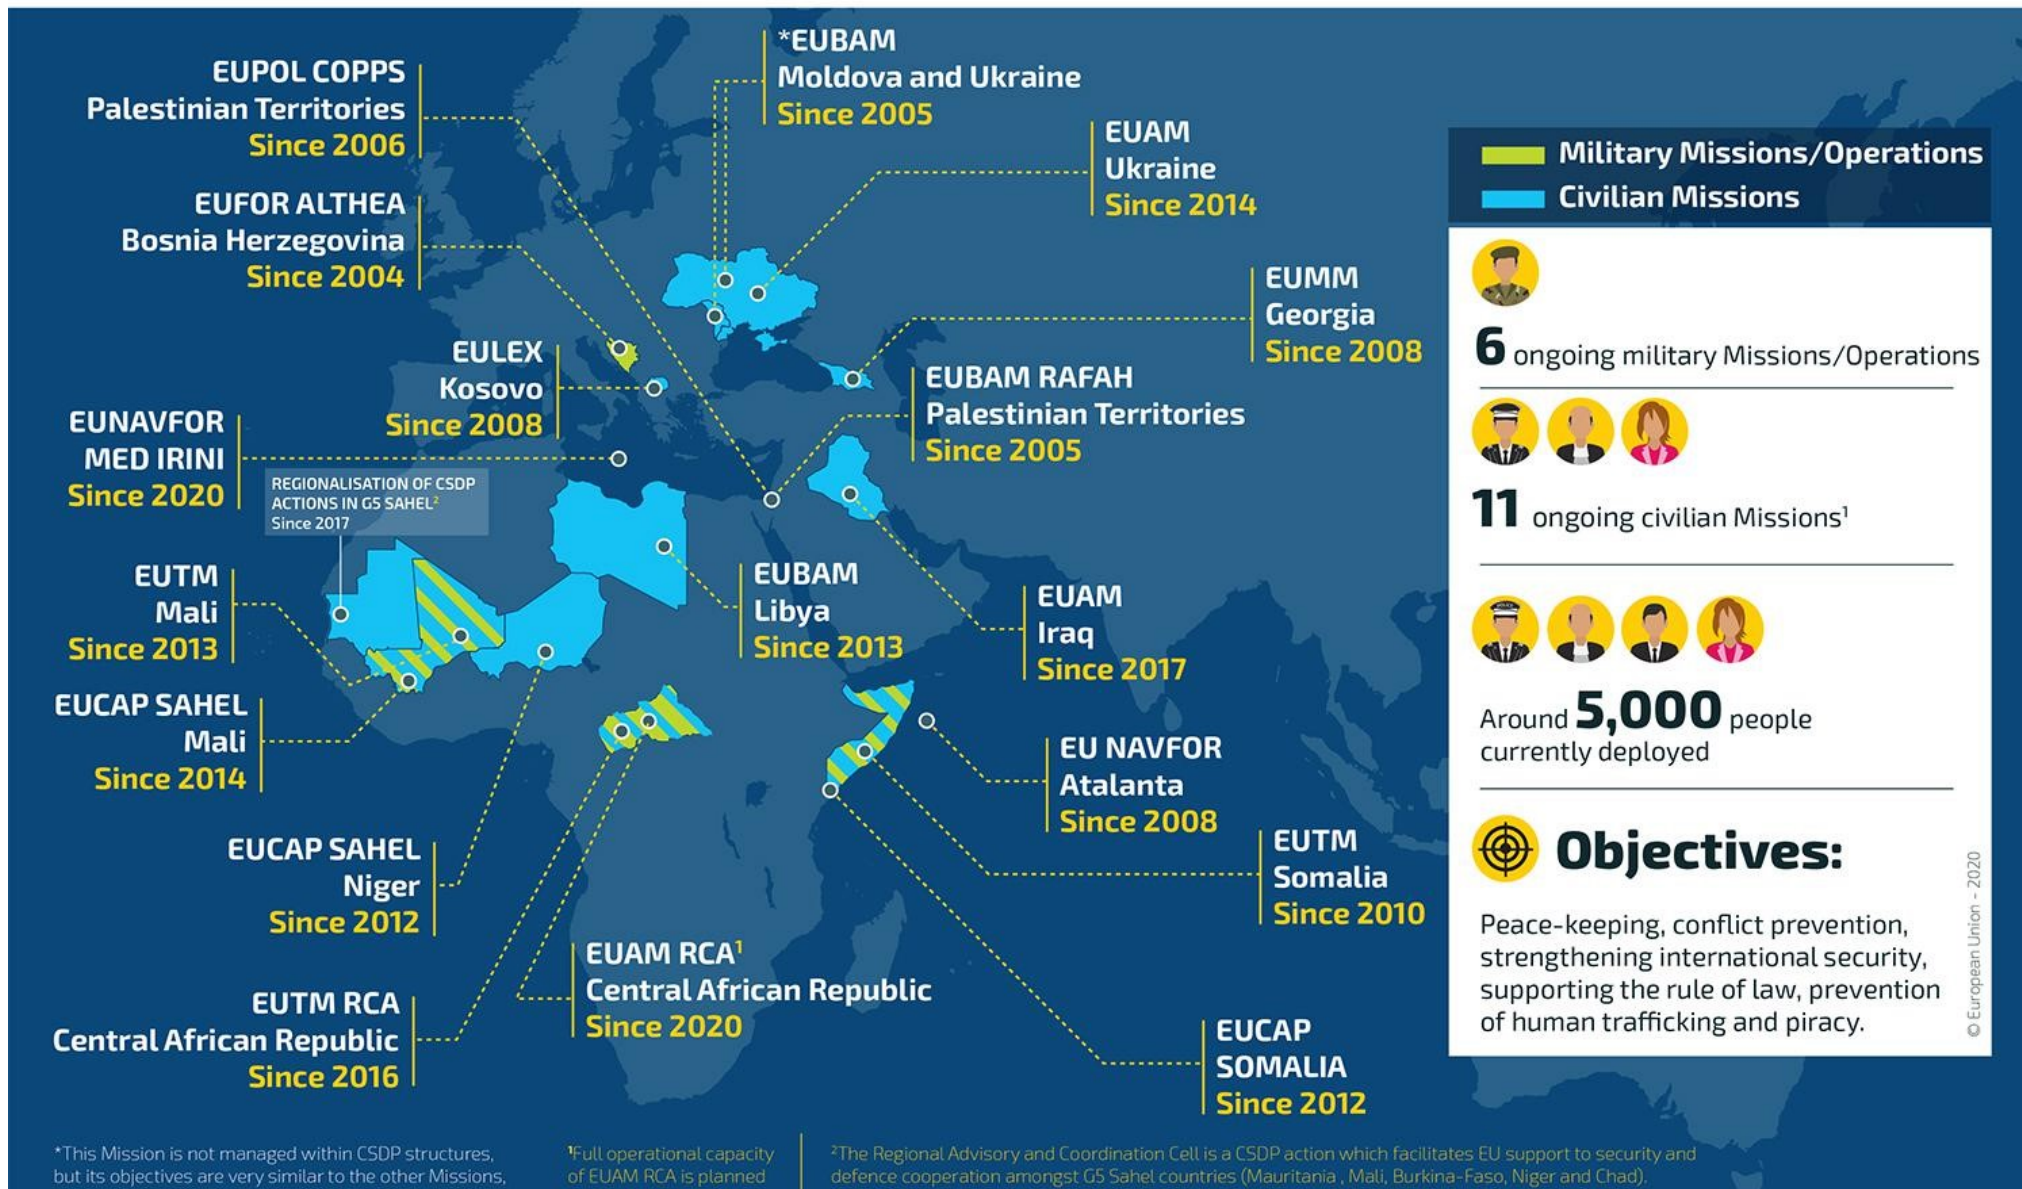

# EUROPEAN UNION CSDP MISSIONS AND OPERATIONS 2020

<sup>1</sup>This Mission is not managed within CSDP structures, but its objectives are very similar to the other Missions,

<sup>2</sup>Full operational capacity of EUAM RCA is planned

<sup>3</sup>The Regional Advisory and Coordination Cell is a CSDP action which facilitates EU support to security and defence cooperation amongst G5 Sahel countries (Mauritania, Mali, Burkina-Faso, Niger and Chad).